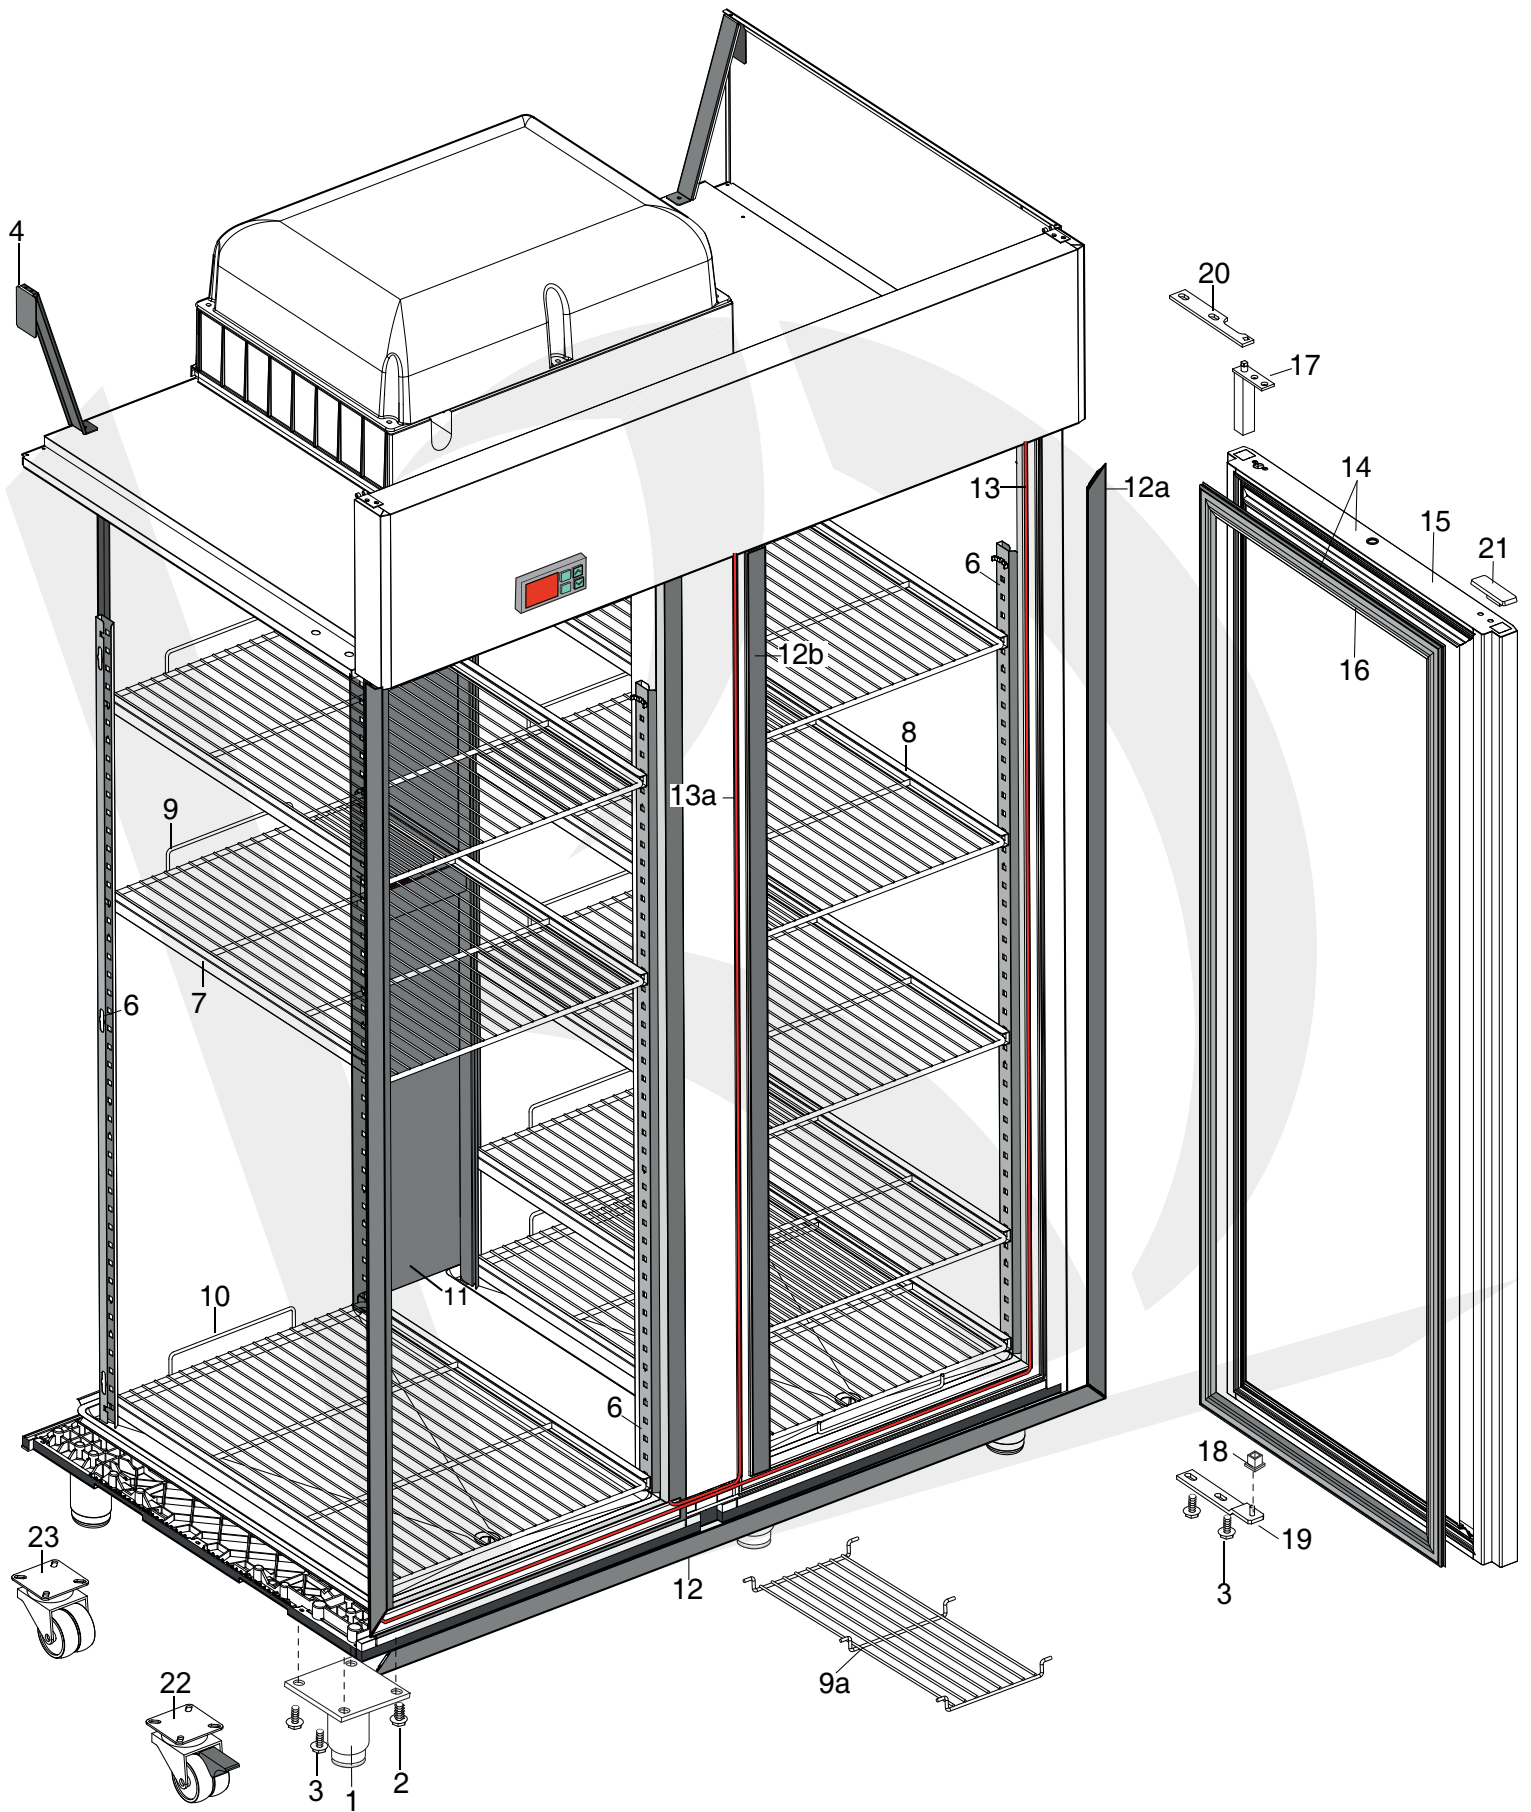

Thermoregulator
Freezer - 2M - full door

CABINETS MASS/GAB

SA 60hz

PNC	MODEL	REF	PAGE	DESCRIPTION	NOTE/ BRAND
725308	REX142FF60	a	2-9	2-DOOR FREEZER 1430L -22-15°C, DIGITAL, A304, R290 -60HZ-UK	To brand
725316	RE4142FF60	b	2-9	2-DOOR FREEZER 1430L -22-15°C, DIGITAL, S/S - R290 - 60HZ-UK	To brand
725488	REX142FF60M	d	2-9	2-DOOR FREEZER 1430L -22-15°C, DIGITAL A304 -R290 -60HZ - MARINE	EPR
727426	REX142FF60	a	2-9	2DR FREEZ1430L -22-15°C,DIG A304-60HZ-UK	To brand
727437	RE4142FF60	b	2-9	2D FREEZ 1430L -22/-15°C,DIG,S/S-60HZ-UK	To brand
190CZ9	REX142FF60	c	2-9	2DR FREEZ1430L -22-15°C,DIG A304-60HZ-UK	EPR
190GAB	REX142FF60M	e	2-9	2-DOOR FREEZER 1430L -22-15°C, DIGITAL A	EPR

	Index	Indice
Pag. 2	Cabinet and door	Armadio e porta
3,4	Cooling unit assembly	Gruppo refrigerante
5,6	Control panel	Pannello comandi
7-9	Spare parts list	Lista ricambi

Rev. 5

COOLING UNIT ASSEMBLY UP TO WK 37/2021